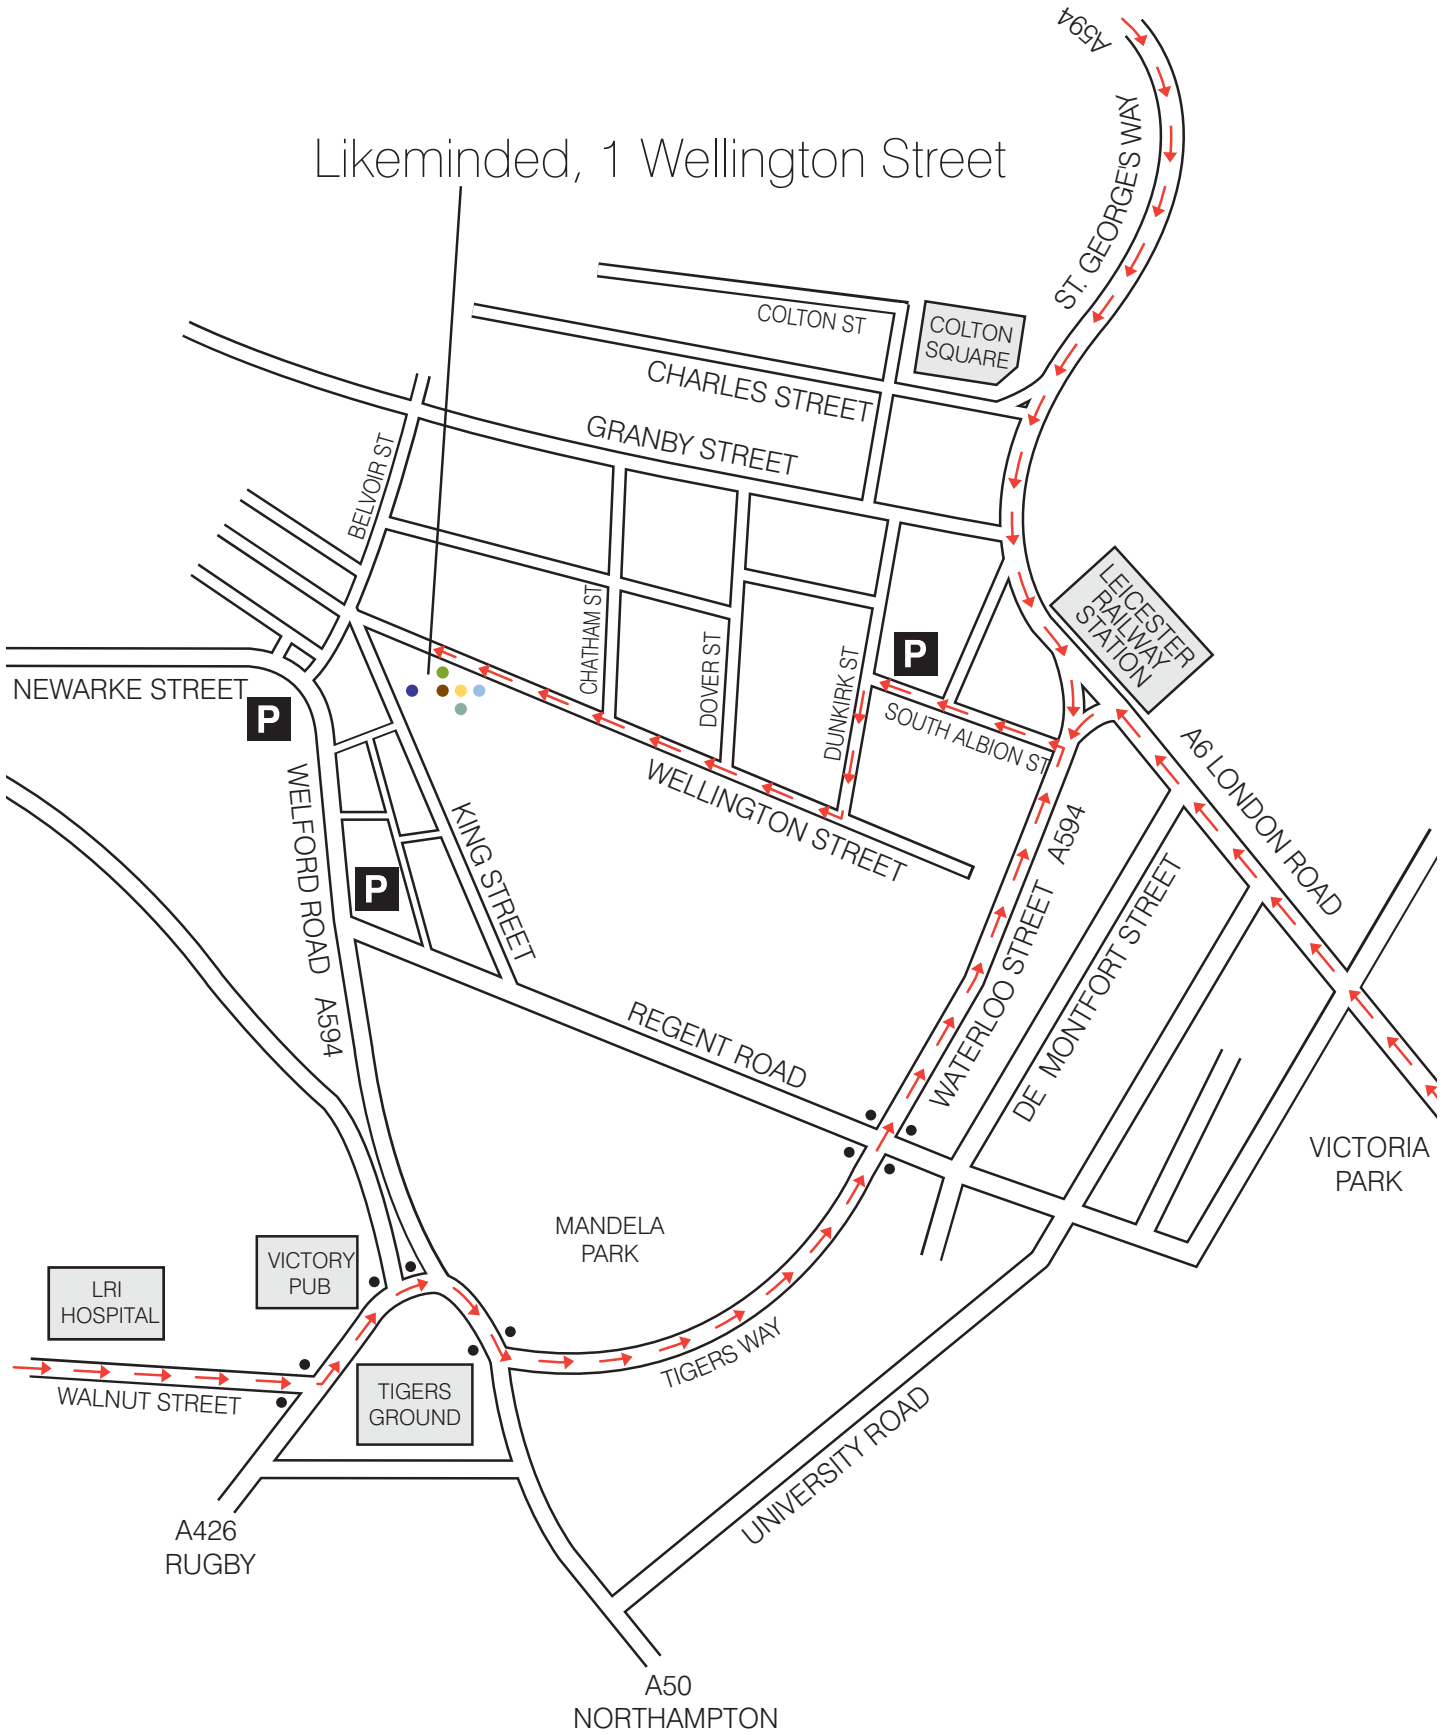

Keeping to the right lane, off the A6 into Waterloo Way (A594).

Take an immediate right into South Albion Street (immediately before a church conversion) and follow the road round to the left into Dunkirk Street.

Enjoy your journey.

Likeminded, 1 Wellington Street

From the South How to find us from the M1 junction 21

Sat Nav: LE1 6HH

Exit M1 at junction 21 and head for Fosse Retail Park.

Turn left following signs for city centre on to dual carriageway (A5460) (Narborough Road).

At third crossroads junction turn right into Upperton Road.

Follow the signs for the city centre, crossing the canal as the road turns into Walnut Street.

Keep to the right hand lane as you approach the lights at the end of Walnut Street.

At next lights bear left onto Tigers Way, keeping the park on your left. (Beware the speed camera here).

At the next main set of lights, cross Regent Road, stay in left hand lane.

Turn left into South Albion Street (immediately after a church conversion) and follow the road round left into Dunkirk Street.